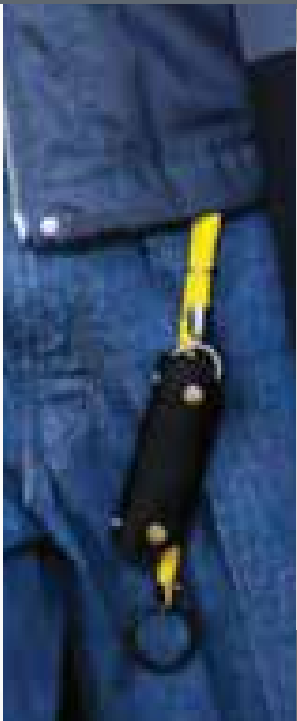

DETAILS/TRIMS: TAPES, COLOURED
ADJUSTERSKEY TRIMS;

DISHANG TRIMS

TREND SS18

CARABINIER UPDATE

KEY TRIMS - CLIPS, CARABINERS

KEY TRIMS - ZIP PULLERS AND HANGERS

KEY TRIMS - CUFF STRAP ADJUSTERS - PRINTED, HIGH DENSITY INJECTION MOULDED, BEMIS TAPED

KEY TRIMS - HIGH DENSITY PRINTED POCKET - LASER CUT INSERTIONS

KEY TRIMS - MOULDED RUBBER SNAPS AND PHONE
CABLE HIDEAWAY - NIKE LAB

KEY TRIMS - WATERPROOF AND RUBBER PRINT ATTACH ZIPPERS

KEY TRIMS - COLOURED ZIP INNOVATION

KEY TRIMS - ZIP INNOVATION

KEY TRIMS - COLOURFUL KEYRING SNAP DETAIL

KEY TRIMS - TECH BUCKLE DETAILS

KEY TRIMS - TECH CORD ADJUSTERS

KEY TRIMS - TECH BUCKLE & WEBBING BELTS

KEY TRIMS - MOULDED SNAP - LASER CUT AND INSERTED INTO FABRIC