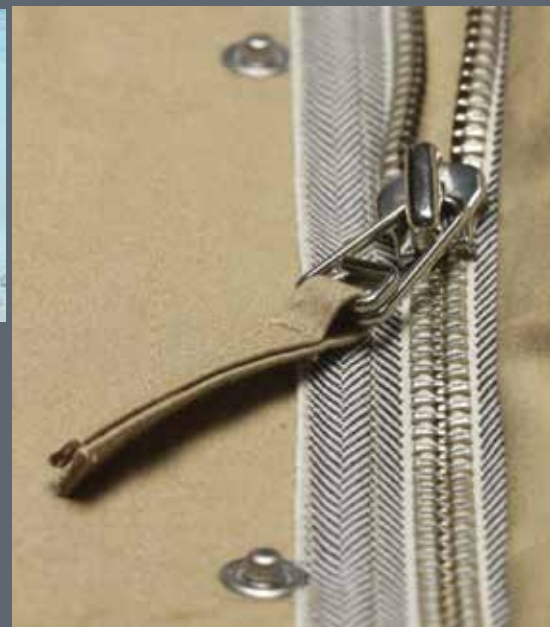

DETAILS/TRIMS: TAPES, COLOURED
ADJUSTERSKEY TRIMS;

DISHANG TRIMS

TREND SS18

CARABINIER UPDATE

KEY TRIMS - CLIPS, CARABINERS

KEY TRIMS - ZIP PULLERS AND HANGERS

KEY TRIMS - CUFF STRAP ADJUSTERS - PRINTED, HIGH DENSITY INJECTION MOULDED, BEMIS TAPED

KEY TRIMS - HIGH DENSITY PRINTED POCKET - LASER CUT INSERTIONS

KEY TRIMS - MOULDED RUBBER SNAPS AND PHONE
CABLE HIDEAWAY - NIKE LAB

KEY TRIMS - WATERPROOF AND RUBBER PRINT ATTACH ZIPPERS

KEY TRIMS - COLOURED ZIP INNOVATION

KEY TRIMS - ZIP INNOVATION

KEY TRIMS - COLOURFUL KEYRING SNAP DETAIL

KEY TRIMS - TECH BUCKLE DETAILS

KEY TRIMS - TECH CORD ADJUSTERS

KEY TRIMS - TECH BUCKLE & WEBBING BELTS

KEY TRIMS - MOULDED SNAP - LASER CUT AND INSERTED INTO FABRIC